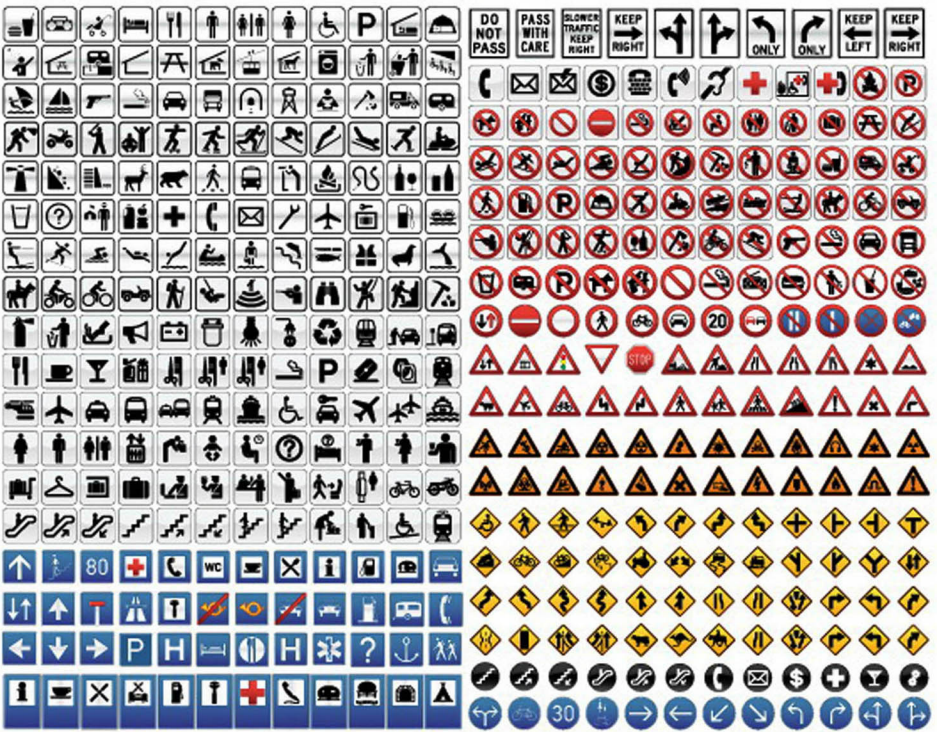

Traffic Equipment System

ระบบอุปกรณ์การจราจร

Reflective Traffic Signs

Praking Lock

Traffic Cone

Traffic barrier

Spect Wide-Angle lens

Road Block Series

Wheel Lock